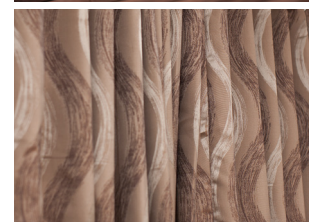

Package exclusively designed for **Simonds Home**

Live, everyday. Live with beauty and grandeur. Arrow Scandinavia, a package designed for luxury.

	No. of Window/Doors	Width	Height	Window Covering
Bedroom 1	1	2050 mm	1800 mm	Venetians.
Bedroom 2	1	1810 mm	1372 mm	Roman Blind
Bedroom 3	1	1810 mm	1372 mm	Roman Blind
Meals	1	1810 mm	1800 mm	Curtains and Tracks
Meals	1	2410 mm	2100 mm	Curtains and Tracks
Family	1	2410 mm	1800 mm	Curtains and Tracks
Lounge	1	2410 mm	1800mm	Curtains and Tracks
Ensuite	1	1210 mm	1372 mm	Roller Blind
Kitchen	1	850 mm	1800 mm	Roller Blind
Laundry	1	1450 mm	2100mm	Roller Blind
WC	1	610mm	1029mm	Roller Blind
Bath	1	1450mm	1372mm	Roller Blind

$4599 (Suitable for a 180m² Home)

Please Note

- Package cost is based on the measurement provided. Changes to the measurement may incur additional cost.
- All packages are DIY.
- Installation services provided in selected areas.
- Visit our office to view our fabrics and colour palettes.

Standard features

- All Roller blinds come with metal bottom rails, metal chain & metal tubes.
- All curtains come with sun block out lining and will be made to the size of the window, as advised by the customer.
- If on a half sill window a full curtain is required, extra charges will apply.
- All shutter are quoted for Basswood.

22A Liddiard Street

Hawthorn VIC 3122

P +613 9819 1484 or

+614 0284 1310

F +613 8677 1179

W www.arrowcurtains.com

by appointment only