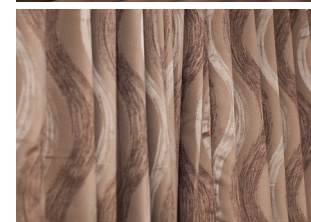

Package exclusively designed for **Simonds Home**

Live, everyday. Live with beauty and grandeur. Arrow Scandinavia, a package designed for luxury.

	No. of Window/Doors	Width	Height	Window Covering
Bedroom 1	1	2050 mm	1800 mm	Venetians.
Bedroom 2	1	1810 mm	1372 mm	Roman Blind
Bedroom 3	1	1810 mm	1372 mm	Roman Blind
Meals	1	1810 mm	1800 mm	Curtains and Tracks
Meals	1	2410 mm	2100 mm	Curtains and Tracks
Family	1	2410 mm	1800 mm	Curtains and Tracks
Lounge	1	2410 mm	1800mm	Curtains and Tracks
Ensuite	1	1210 mm	1372 mm	Roller Blind
Kitchen	1	850 mm	1800 mm	Roller Blind
Laundry	1	1450 mm	2100mm	Roller Blind
WC	1	610mm	1029mm	Roller Blind
Bath	1	1450mm	1372mm	Roller Blind

$4599 (Suitable for a 180m² Home)

Please Note

- Package cost is based on the measurement provided. Changes to the measurement may incur additional cost.
- All packages are DIY.
- Installation services provided in selected areas.
- Visit our office to view our fabrics and colour palettes.

Standard features

- All Roller blinds come with metal bottom rails, metal chain & metal tubes.
- All curtains come with sun block out lining and will be made to the size of the window, as advised by the customer.
- If on a half sill window a full curtain is required, extra charges will apply.
- All shutter are quoted for Basswood.

22A Liddiard Street

Hawthorn VIC 3122

P +613 9819 1484 or

+614 0284 1310

F +613 8677 1179

W www.arrowcurtains.com

by appointment only