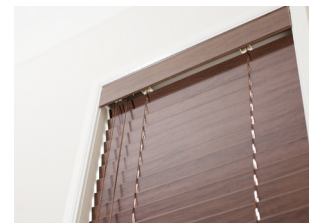

Package exclusively designed for **Simonds Home**

Live, everyday. Live with beauty and grandeur. Arrow Scandinavia, a package designed for luxury.

	No. of Window/Doors	Width	Height	Window Covering
Master Bedroom	3	610 mm	1800 mm	Venetians
Bedroom 2	1	1810 mm	1800 mm	Roman Blind
Bedroom 3	1	1810 mm	1372 mm	Roman Blind
Bedroom 4	1	1810 mm	1372 mm	Roman Blind
Formal Lounge	1	2410 mm	1800 mm	Curtains and Tracks
Dining	2	2410 mm	1800 mm	Curtains and Tracks
Family	1	2050 mm	1800 mm	Curtains and Tracks
Bath	1	1450 mm	1372 mm	Roller Blind
WC	1	850 mm	1029 mm	Roller Blind
Ensuite	1	850 mm	1800 mm	Roller Blind
Laundry	1	2100 mm	1450 mm	Roller Blind

$3999 (Suitable for a 170m² Home)

Please Note

- Package cost is based on the measurement provided. Changes to the measurement may incur additional cost.
- All packages are DIY.
- Installation services provided in selected areas.
- Visit our office to view our fabrics and colour palettes.

Standard features

- All Roller blinds come with metal bottom rails, metal chain & metal tubes.
- All curtains come with sun block out lining and will be made to the size of the window, as advised by the customer.
- If on a half sill window a full curtain is required, extra charges will apply.
- All shutter are quoted for Basswood.

22A Liddiard Street

Hawthorn VIC 3122

P +613 9819 1484 or

+614 0284 1310

F +613 8677 1179

W www.arrowcurtains.com

by appointment only