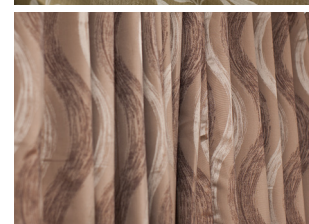

Package exclusively designed for **Simonds Home**

Live, everyday. Live with beauty and grandeur. Arrow Scandinavia, a package designed for luxury.

	No. of Window/Doors	Width	Height	Window Covering
Master Bedroom	3	610 mm	1800 mm	Venetians
Bedroom 2	1	1810 mm	1800 mm	Roman Blind
Bedroom 3	1	1810 mm	1372 mm	Roman Blind
Bedroom 4	1	1810 mm	1372 mm	Roman Blind
Formal Lounge	1	2410 mm	1800 mm	Curtains and Tracks
Dining	2	2410 mm	1800 mm	Curtains and Tracks
Family	1	2050 mm	1800 mm	Curtains and Tracks
Bath	1	1450 mm	1372 mm	Roller Blind
WC	1	850 mm	1029 mm	Roller Blind
Ensuite	1	850 mm	1800 mm	Roller Blind
Laundry	1	2100 mm	1450 mm	Roller Blind

$3999 (Suitable for a 170m² Home)

Please Note

- Package cost is based on the measurement provided. Changes to the measurement may incur additional cost.
- All packages are DIY.
- Installation services provided in selected areas.
- Visit our office to view our fabrics and colour palettes.

Standard features

- All Roller blinds come with metal bottom rails, metal chain & metal tubes.
- All curtains come with sun block out lining and will be made to the size of the window, as advised by the customer.
- If on a half sill window a full curtain is required, extra charges will apply.
- All shutter are quoted for Basswood.

22A Liddiard Street

Hawthorn VIC 3122

P +613 9819 1484 or

+614 0284 1310

F +613 8677 1179

W www.arrowcurtains.com

by appointment only