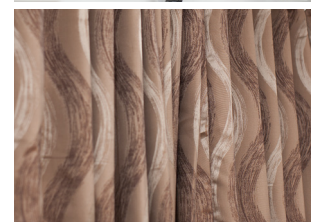

Package exclusively designed for **Simonds Home**

Live, everyday. Live with beauty and grandeur. Arrow Lifestyle, a package designed for luxury.

	No. of Window/Doors	Width	Height	Window Covering
Bedroom 1	1	2050 mm	1800 mm	Shutters
Bedroom 2	1	1810 mm	1372 mm	Curtains and Tracks
Bedroom 3	1	1810 mm	1372 mm	Curtains and Tracks
Meals	1	1810 mm	1800 mm	Curtains and Tracks
Meals	1	2410 mm	2100 mm	Curtains and Tracks
Family	1	2410 mm	1800 mm	Curtains and Tracks
Lounge	1	2410 mm	1800mm	Curtains and Tracks
Ensuite	1	1210 mm	1372 mm	Roller Blind
Kitchen	1	850 mm	1800 mm	Roller Blind
Laundry	1	1450 mm	2100mm	Roller Blind
WC	1	610mm	1029mm	Roller Blind
Bath	1	1450mm	1372mm	Roller Blinds

$5199 (Suitable for a 180m² Home)

Please Note

- Package cost is based on the measurement provided. Changes to the measurement may incur additional cost.
- All packages are DIY.
- Installation services provided in selected areas.
- Visit our office to view our fabrics and colour palettes.

Standard features

- All Roller blinds come with metal bottom rails, metal chain & metal tubes.
- All curtains come with sun block out lining and will be made to the size of the window, as advised by the customer.
- If on a half sill window a full curtain is required, extra charges will apply.
- All shutter are quoted for Basswood.

22A Liddiard Street

Hawthorn VIC 3122

P +613 9819 1484 or

+614 0284 1310

F +613 8677 1179

W www.arrowcurtains.com

by appointment only