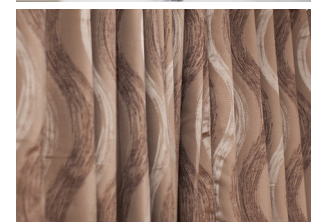

Package exclusively designed for **Simonds Home**

Live, everyday. Live with beauty and grandeur. Arrow Lifestyle, a package designed for luxury.

	No. of Window/Doors	Width	Height	Window Covering
Master Bedroom	3	610 mm	1800 mm	Shutters
Bedroom 2	1	1810 mm	1800 mm	Curtains and Tracks
Bedroom 3	1	1810 mm	1372 mm	Curtains and Tracks
Bedroom 4	1	1810 mm	1372 mm	Curtains and tracks
Formal Lounge	1	2410 mm	1800 mm	Curtains and Tracks
Dining	2	2410 mm	1800 mm	Curtains and Tracks
Family	1	2050 mm	1800mm	Curtains and Tracks
Bath	1	1450 mm	1372 mm	Roller Blind
WC	1	850 mm	1029 mm	Roller Blind
Ensuite	1	850 mm	1800mm	Roller Blind
Laundry	1	2100 mm	1450 mm	Roller Blind

$5999 (Suitable for a 170m² Home)

Please Note

- Package cost is based on the measurement provided. Changes to the measurement may incur additional cost.
- All packages are DIY.
- Installation services provided in selected areas.
- Visit our office to view our fabrics and colour palettes.

Standard features

- All Roller blinds come with metal bottom rails, metal chain & metal tubes.
- All curtains come with sun block out lining and will be made to the size of the window, as advised by the customer.
- If on a half sill window a full curtain is required, extra charges will apply.
- All shutter are quoted for Basswood.

22A Liddiard Street
Hawthorn VIC 3122

P +613 9819 1484 or

+614 0284 1310

F +613 8677 1179

W www.arrowcurtains.com

by appointment only