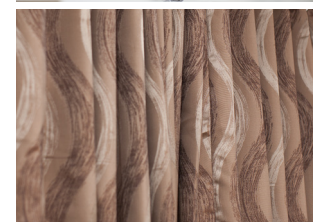

Package exclusively designed for **Simonds Home**

Live, everyday. Live with beauty and grandeur. Arrow Brocade, a package designed for luxury.

	No. of Window/Doors	Width	Height	Window Covering
Bedroom 1	1	2050 mm	1800 mm	Curtains and Tracks
Bedroom 2	1	1810 mm	1372 mm	Roller Blind
Bedroom 3	1	1810 mm	1372 mm	Roller Blind
Meals	1	1810 mm	1800 mm	Curtains and Tracks
Meals	1	2410 mm	2100 mm	Curtains and Tracks
Family	1	2410 mm	1800 mm	Curtains and Tracks
Lounge	1	2410 mm	1800mm	Curtains and Tracks
Ensuite	1	1210 mm	1372 mm	Roller Blind
Kitchen	1	850 mm	1800 mm	Roller Blind
Laundry	1	1450 mm	2100mm	Roller Blind
WC	1	610mm	1029mm	Roller Blind
Bath	1	1450mm	1372mm	Roller Blind

$3999 (Suitable for a 180m² Home)

Please Note

- Package cost is based on the measurement provided. Changes to the measurement may incur additional cost.
- All packages are DIY.
- Installation services provided in selected areas.
- Visit our office to view our fabrics and colour palettes.

Standard features

- All Roller blinds come with metal bottom rails, metal chain & metal tubes.
- All curtains come with sun block out lining and will be made to the size of the window, as advised by the customer.
- If on a half sill window a full curtain is required, extra charges will apply.
- All shutter are quoted for Basswood.

22A Liddiard Street

Hawthorn VIC 3122

P +613 9819 1484 or

+614 0284 1310

F +613 8677 1179

W www.arrowcurtains.com

by appointment only