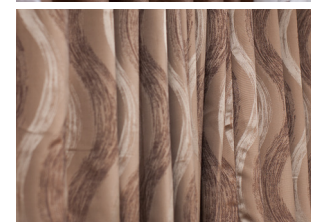

Package Exclusively designed for **Porter Davis**

Live, everyday. Live with beauty and grandeur. Arrow Scandinavia, a package designed for luxury.

	No. of Window/Doors	Width	Height	Window Covering
Master Bedroom	3	610 mm	1800 mm	Venetians
Master Bedroom	1	2170 mm	1800 mm	Venetians
Bedroom 2	1	1810 mm	1200 mm	Roman Blind
Bedroom 3	1	1810 mm	1200 mm	Roman Blind
Study	1	1810 mm	1200 mm	Roman Blind
Family	1	2855 mm	2110 mm	Curtains and Tracks
Lounge	1	2410 mm	1200mm	Curtains and Tracks
Ensuite	1	610 mm	1800 mm	Roller Blind
Living	1	1810 mm	1372 mm	Curtains and Tracks
Laundry	1	1450 mm	2110mm	Roller Blind

$4799 (Suitable for a 185m² Home)

Please Note

- Package cost is based on the measurement provided. Changes to the measurement may incur additional cost.
- All packages are DIY.
- Installation services provided in selected areas.
- Visit our office to view our fabrics and colour palettes.

Standard features

- All Roller blinds come with metal bottom rails, metal chain & metal tubes.
- All curtains come with sun block out lining and will be made to the size of the window, as advised by the customer.
- If on a half sill window a full curtain is required, extra charges will apply.
- All shutter are quoted for Basswood.

22A Liddiard Street

Hawthorn VIC 3122

P +613 9819 1484 or

+614 0284 1310

F +613 8677 1179

W www.arrowcurtains.com

by appointment only