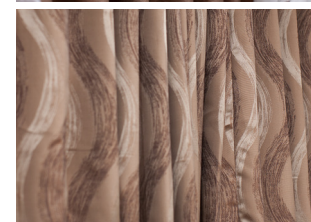

Package Exclusively designed for Porter Davis

Live, everyday. Live with beauty and grandeur. Arrow Scandinavia, a package designed for luxury.

	No. of Window/Doors	Width	Height	Window Covering
Master Bedroom	3	610 mm	1800 mm	Venetians
Master Bedroom	1	2170 mm	1800 mm	Venetians
Bedroom 2	1	1810 mm	1200 mm	Roman Blind
Bedroom 3	1	1810 mm	1200 mm	Roman Blind
Study	1	1810 mm	1200 mm	Roman Blind
Family	1	2855 mm	2110 mm	Curtains and Tracks
Lounge	1	2410 mm	1200mm	Curtains and Tracks
Ensuite	1	610 mm	1800 mm	Roller Blind
Living	1	1810 mm	1372 mm	Curtains and Tracks
Laundry	1	1450 mm	2110mm	Roller Blind

$4799 (Suitable for a 185m² Home)

Please Note

- Package cost is based on the measurement provided. Changes to the measurement may incur additional cost.
- All packages are DIY.
- Installation services provided in selected areas.
- Visit our office to view our fabrics and colour palettes.

Standard features

- All Roller blinds come with metal bottom rails, metal chain & metal tubes.
- All curtains come with sun block out lining and will be made to the size of the window, as advised by the customer.
- If on a half sill window a full curtain is required, extra charges will apply.
- All shutter are quoted for Basswood.

22A Liddiard Street

Hawthorn VIC 3122

P +613 9819 1484 or

+614 0284 1310

F +613 8677 1179

W www.arrowcurtains.com

by appointment only