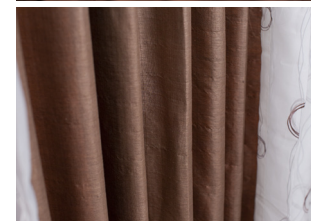

Package Exclusively designed for **Porter Davis**

Live, everyday. Live with beauty and grandeur. Arrow Scandinavia, a package designed for luxury.

	No. of Window/Doors	Width	Height	Window Covering
Master Bedroom	3	610 mm	1800 mm	Venetians
Master Bedroom	1	2170 mm	1800 mm	Venetians
Bedroom 2	1	1810 mm	1200 mm	Roman Blind
Bedroom 3	1	1810 mm	1200 mm	Roman Blind
Study	1	1810 mm	1200 mm	Roman Blind
Family	1	2855 mm	2110 mm	Curtains and Tracks
Lounge	1	2410 mm	1200mm	Curtains and Tracks
Ensuite	1	610 mm	1800 mm	Roller Blind
Living	1	1810 mm	1372 mm	Curtains and Tracks
Laundry	1	1450 mm	2110mm	Roller Blind

$4799 (Suitable for a 185m² Home)

Please Note

- Package cost is based on the measurement provided. Changes to the measurement may incur additional cost.
- All packages are DIY.
- Installation services provided in selected areas.
- Visit our office to view our fabrics and colour palettes.

Standard features

- All Roller blinds come with metal bottom rails, metal chain & metal tubes.
- All curtains come with sun block out lining and will be made to the size of the window, as advised by the customer.
- If on a half sill window a full curtain is required, extra charges will apply.
- All shutter are quoted for Basswood.

22A Liddiard Street

Hawthorn VIC 3122

P +613 9819 1484 or

+614 0284 1310

F +613 8677 1179

W www.arrowcurtains.com

by appointment only