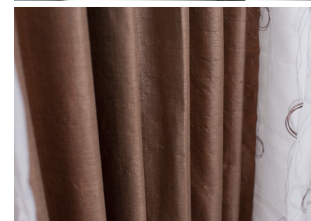

Package Exclusively designed for Porter Davis

Live, everyday. Live with beauty and grandeur. Arrow Brocade, a package designed for luxury.

	No. of Window/Doors	Width	Height	Window Covering
Master Bedroom	3	610 mm	1800 mm	Roman Blind
Master Bedroom	1	2170 mm	1800 mm	Curtains and Tracks
Bedroom 2	1	1810 mm	1200 mm	Roller Blind
Bedroom 3	1	1810 mm	1200 mm	Roller Blind
Study	1	1810 mm	1200 mm	Roller Blind
Family	1	2855 mm	2110 mm	Curtains and Tracks
Lounge	1	2410 mm	1200mm	Curtains and Tracks
Ensuite	1	610 mm	1800 mm	Roller Blind
Living	1	1810 mm	1372 mm	Curtains and Tracks
Laundry	1	1450 mm	2110mm	Roller Blind

$4299 (Suitable for a 185m² Home)

Please Note

- Package cost is based on the measurement provided. Changes to the measurement may incur additional cost.
- All packages are DIY.
- Installation services provided in selected areas.
- Visit our office to view our fabrics and colour palettes.

Standard features

- All Roller blinds come with metal bottom rails, metal chain & metal tubes.
- All curtains come with sun block out lining and will be made to the size of the window, as advised by the customer.
- If on a half sill window a full curtain is required, extra charges will apply.
- All shutter are quoted for Basswood.

22A Liddiard Street
Hawthorn VIC 3122

P +613 9819 1484 or
+614 0284 1310

F +613 8677 1179

W www.arrowcurtains.com
by appointment only