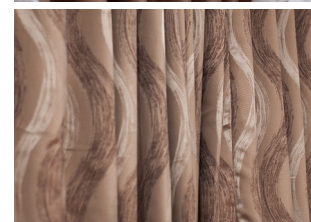

Package Exclusively designed for Porter Davis

Live, everyday. Live with beauty and grandeur. Arrow Brocade, a package designed for luxury.

	No. of Window/Doors	Width	Height	Window Covering
Master Bedroom	3	610 mm	1800 mm	Roman Blind
Master Bedroom	1	2170 mm	1800 mm	Curtains and Tracks
Bedroom 2	1	1810 mm	1200 mm	Roller Blind
Bedroom 3	1	1810 mm	1200 mm	Roller Blind
Study	1	1810 mm	1200 mm	Roller Blind
Family	1	2855 mm	2110 mm	Curtains and Tracks
Lounge	1	2410 mm	1200mm	Curtains and Tracks
Ensuite	1	610 mm	1800 mm	Roller Blind
Living	1	1810 mm	1372 mm	Curtains and Tracks
Laundry	1	1450 mm	2110mm	Roller Blind

$4299 (Suitable for a 185m² Home)

Please Note

- Package cost is based on the measurement provided. Changes to the measurement may incur additional cost.
- All packages are DIY.
- Installation services provided in selected areas.
- Visit our office to view our fabrics and colour palettes.

Standard features

- All Roller blinds come with metal bottom rails, metal chain & metal tubes.
- All curtains come with sun block out lining and will be made to the size of the window, as advised by the customer.
- If on a half sill window a full curtain is required, extra charges will apply.
- All shutter are quoted for Basswood.

22A Liddiard Street
Hawthorn VIC 3122

P +613 9819 1484 or
+614 0284 1310

F +613 8677 1179

W www.arrowcurtains.com
by appointment only